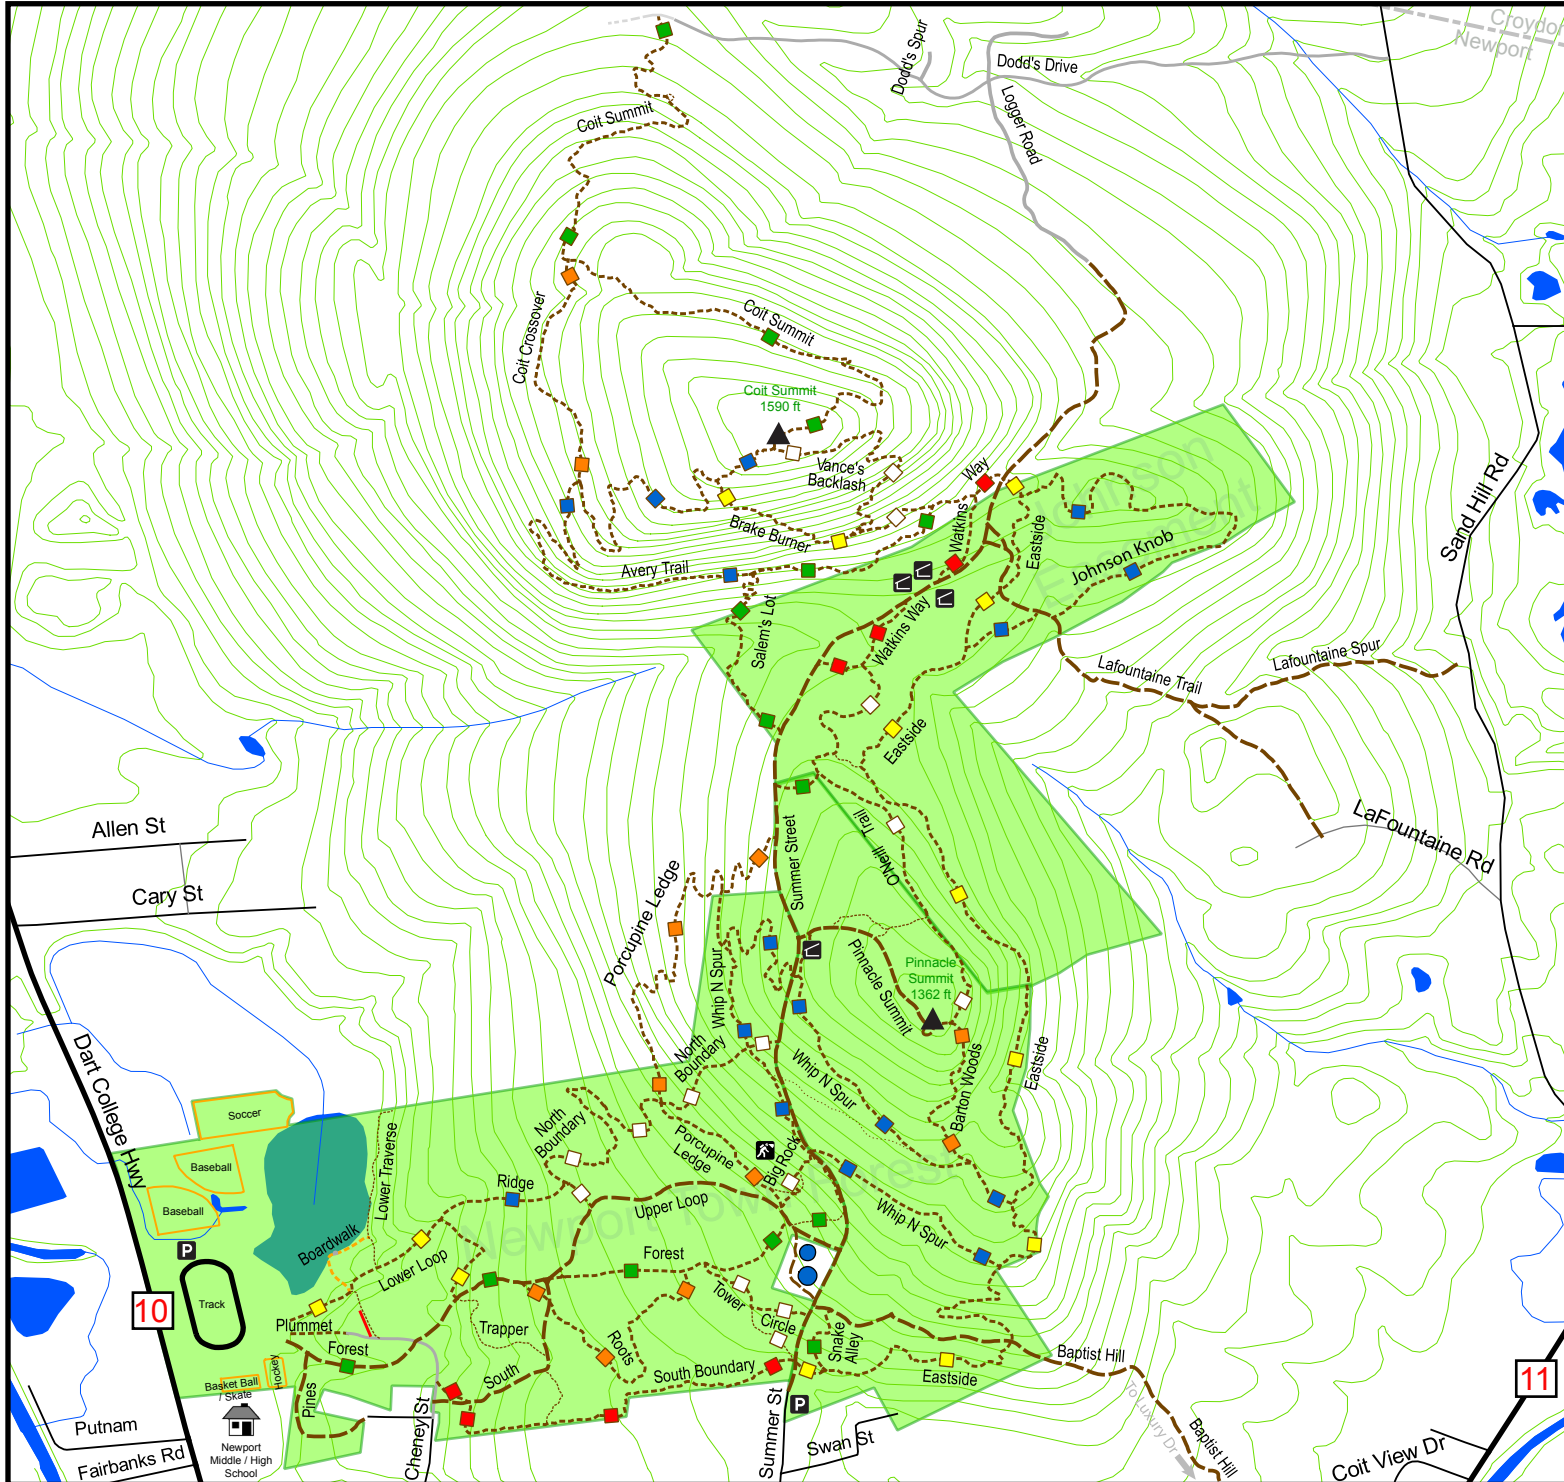

Newport Town Forest & Adjacent Trails

LEGEND

- ▲ Summit
- P Parking
- ⛱ Cave
- 🏠 Historic Foundation
- Water Tower
- Stream
- Water Body
- Conservation Area
- - - Trail - Single Track
- - - Trail - Double Track
- Dirt Road
- Paved Road

GPS Trail Data: Ryan O'Brien
 Cartographer: Ryan O'Brien
 GRANIT DATA, NAD 83
 Contour Interval: 20 ft
 2022-08-01

0 1/2mi